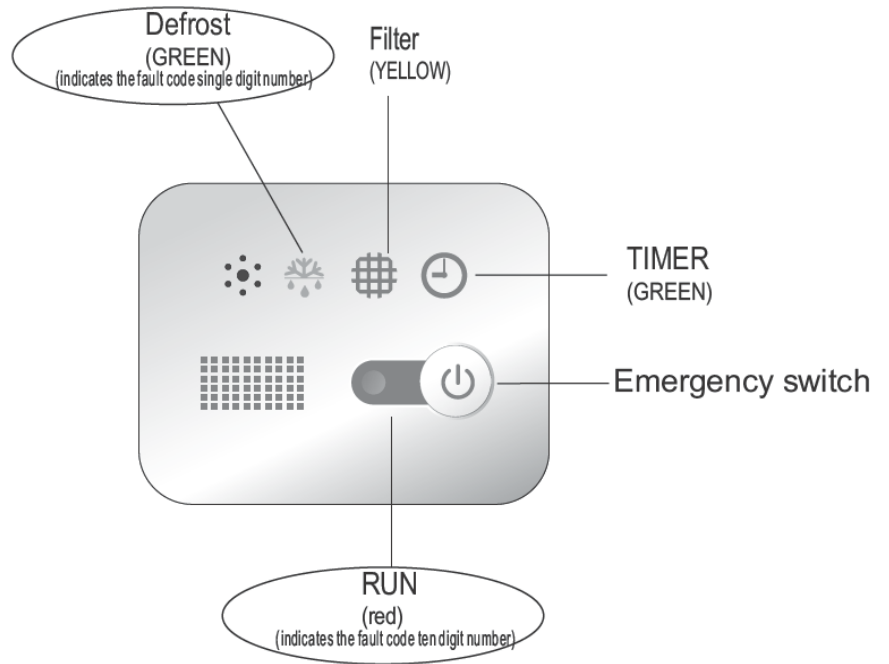

7. TROUBLE SHOOTING

MOEDL:YXE-C01U

When the airconditioner is malfunction,  will display on the LCD, and error codes will appear and blink.

FIG.2 ERROR CODE DISPLAY ON WIRE REMOT CONTROLLER

(2) CHECK ERROR CODES BY DISPLAY PANEL(CASSETTE type and CEILING & FLOOR type)

Display by lamp indicator

Lamp RUN(LED2 ,red) and Lamp DEFROST (LED5 ,green) flashing, Lamp RUN display fault code ten digit number, lamp DEFROST display fault code single digit number (as shown fig. below).

For example, fault code 36: led RUN & defrost flash 3 times at the same time, and led DEFROST continue flash 3 times, reports No. 36 fault.

7. TROUBLE SHOOTING

CASSETTE TYPE

Display Panel-12K,18K

Display Panel-24K,36K,48K