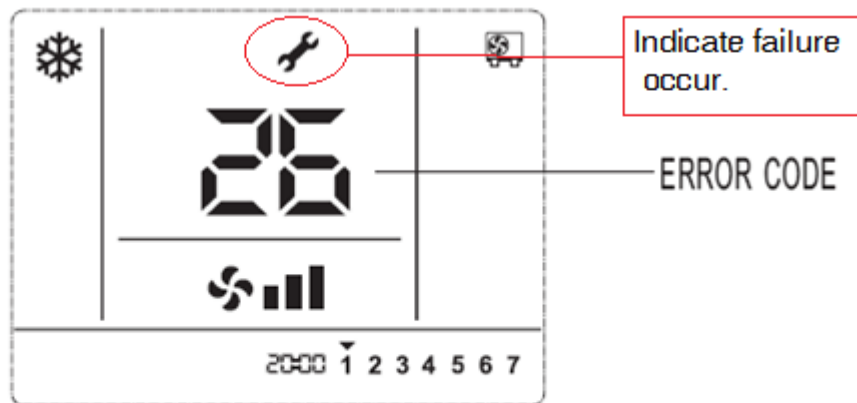

7. TROUBLE SHOOTING

MOEDL:YXE-C01U

When the airconditioner is malfunction,  will display on the LCD, and error codes will appear and blink.

FIG.2 ERROR CODE DISPLAY ON WIRE REMOT CONTROLLER

(2) CHECK ERROR CODES BY DISPLAY PANEL(CASSETTE type and CEILING & FLOOR type)

Display by lamp indicator

Lamp RUN(LED2 ,red) and Lamp DEFROST (LED5 ,green) flashing, Lamp RUN display fault code ten digit number, lamp DEFROST display fault code single digit number (as shown fig. below).

For example, fault code 36: led RUN & defrost flash 3 times at the same time, and led DEFROST continue flash 3 times, reports No. 36 fault.

7. TROUBLE SHOOTING

CASSETTE TYPE

Display Panel-12K,18K

Display Panel-24K,36K,48K